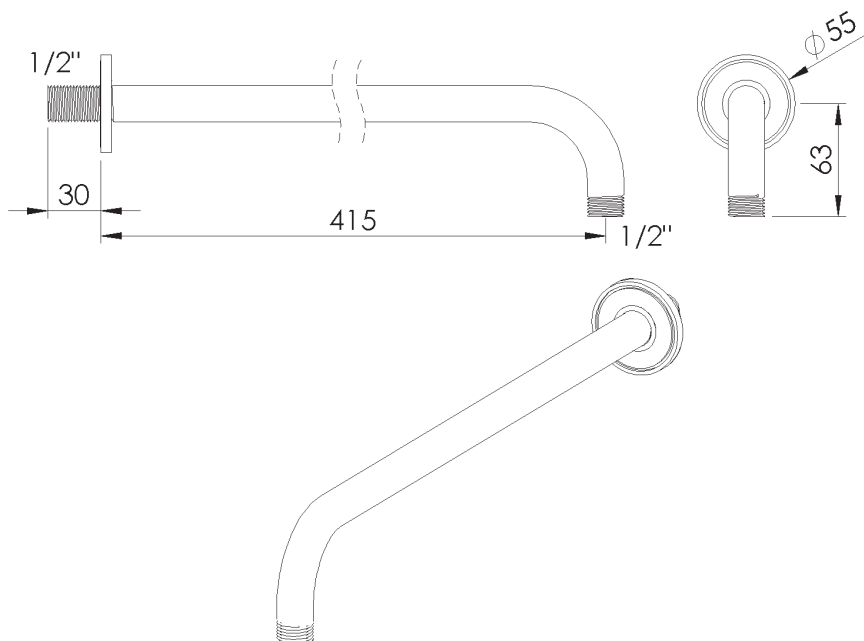

PRODUCT TECHNICAL SHEET

Collection : **RETRO**

Ref. : **8020.11.61**

Bras de douche rond, horizontal
Ronde douchearm, horizontale
Round shower arm, horizontal

Picture

Product details

Weight : 0,74 kg

Technical drawing